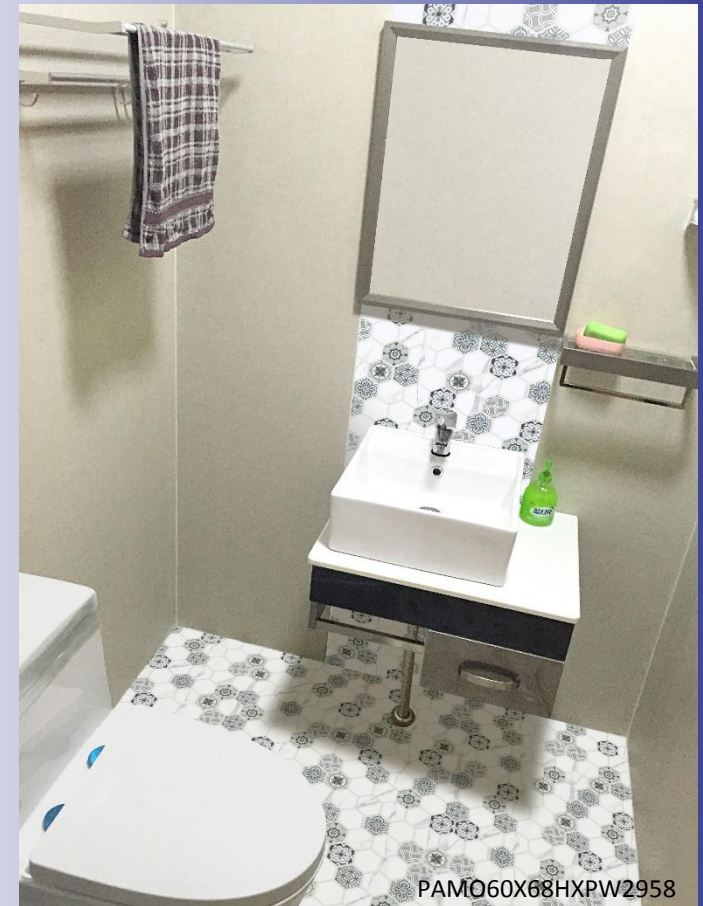

PAMO60X68HXPW2958

Tile Size	Sheet Size	M2 per Sheet	Sheets per CTN	M2 per CTN	CTNS Per PLT	M2 per PLT	KG per CTN	KG per PLT
60x60mm	312x316	0.102	10	1.02	36	36.72	15.5	578