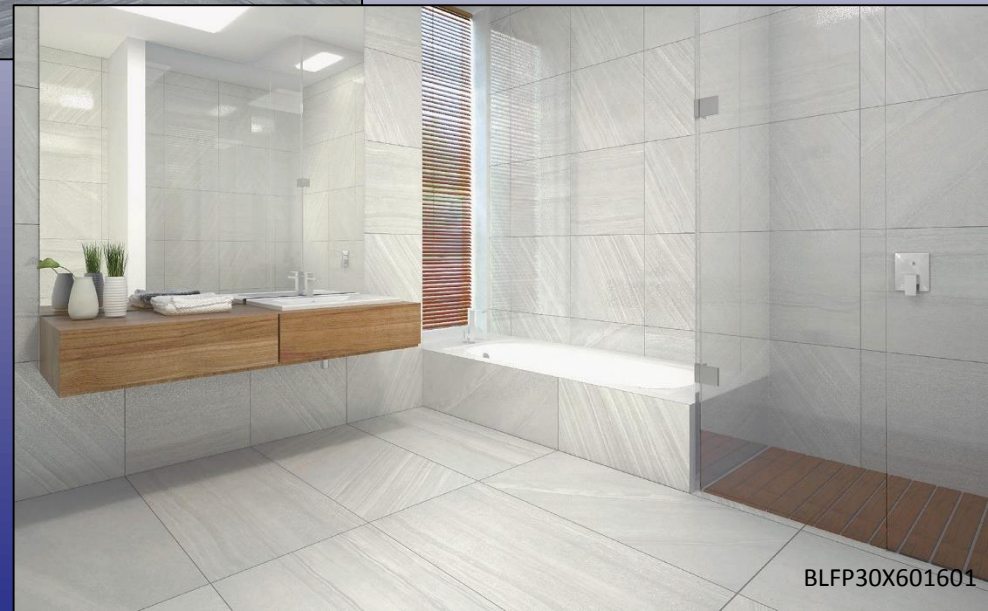

BLFP30X602235 (Wall)
BLFP30X601600 (Floor)

- High quality Porcelain range
- Available in 4 colours (Brook, Graphite, Lignite, and Lunar)
- 2 sizes (300x600, 600x600)
- Wall and Floor
- V3 variation. Clearly distinguishable differences in design and pattern.

This gallant and fashionable collection, aptly named after the historically artistic garden in Central London is available in 4 spectacular colours. Inspired by the coalfields of Northern Europe, BLOOMSBURY brings in the manifestation of capriciousness and variability to turn your living space into one that is cultured and illustrious.